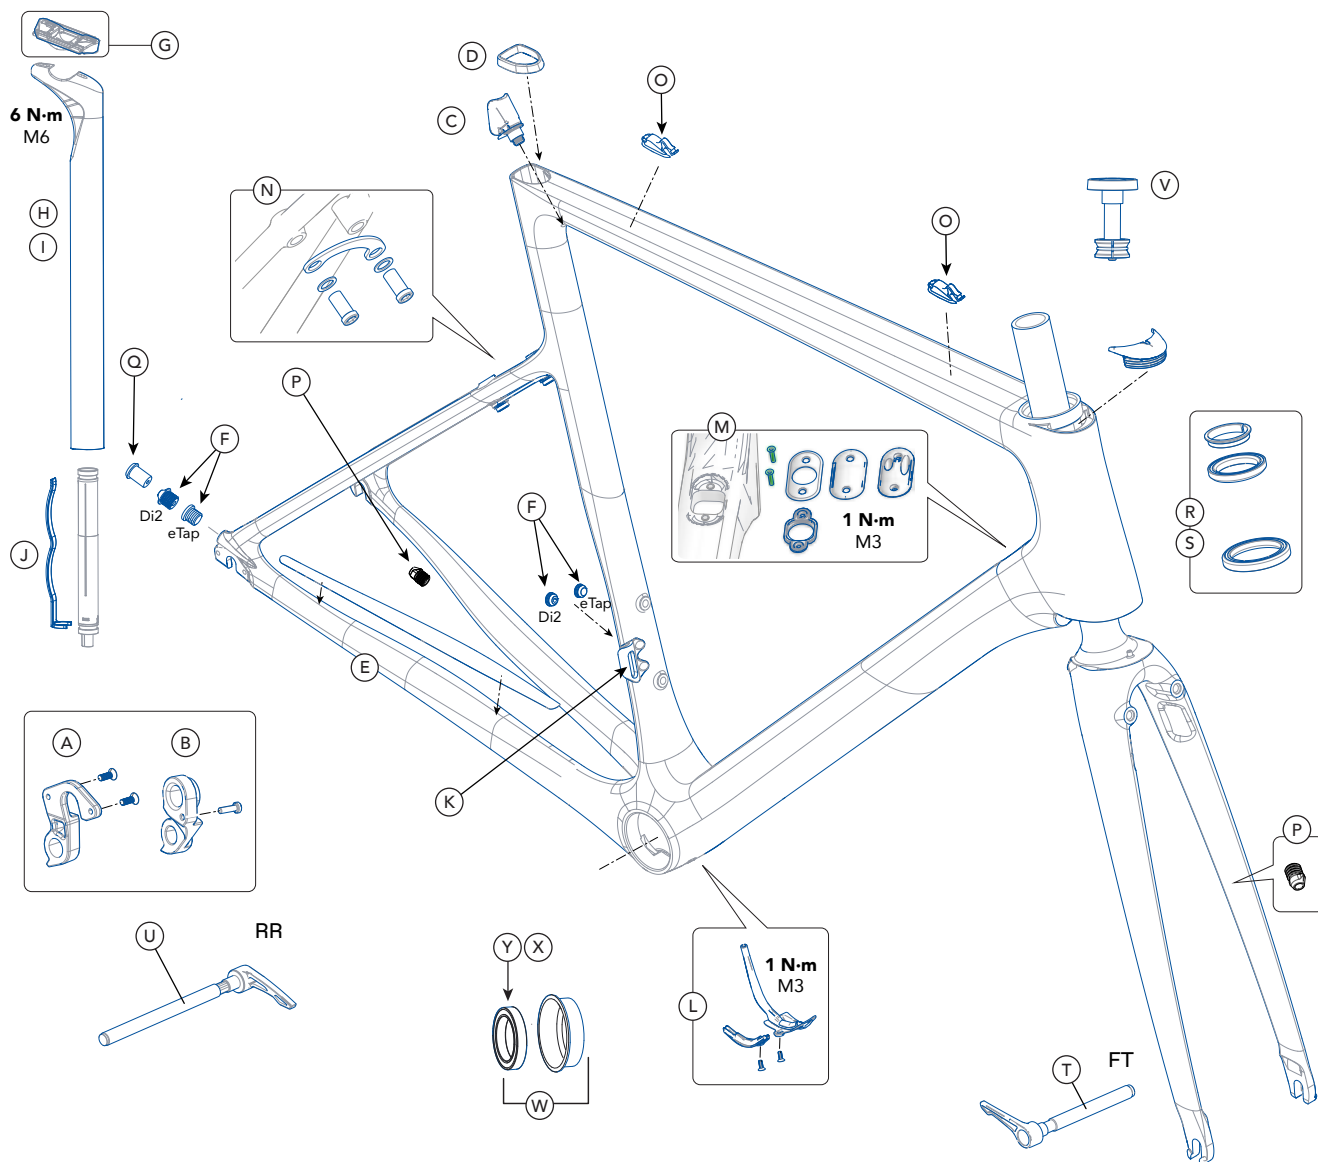

ERSATZTEILE

Rahmen Gabel

ID	Part Number	Description	DISC	RIM
A	KP255/	Derailleur Hanger QR ST SS 027		✓
B	K33009	Derailleur Hanger TA ST SS 070	✓	
C	K26030	S6 EVO Internal Seat Binder	✓	✓
D	K26070	Seatpost Silicone Grommet	✓	✓
--	KF115/	Carbon Seatpost Gel	✓	✓
E	K34140	Chainstay Protection Film	✓	✓
F	K32170	S6 Evo Grommets	✓	✓
G	K26050	KNOT 27 Rail Clamps and Hardware	✓	✓

ID	Part Number	Description	DISC	RIM
H	K2601000	HG 27 KNOT Crb Seatpost 330mm 0 O/Set	✓	✓
	K2601015	HG 27 KNOT Crb Seatpost 330mm 15 O/Set	✓	✓
I	K2602015	C1 27 KNOT Alloy Seatpost 330mm 15 O/Set	✓	✓
J	K32180	KNOT 27 Di2 Battery Mount	✓	✓
K	K33070	S6 EVO FD Hanger	✓	✓
L	K32150	S6 EVO BB Cable Guide	✓	✓
M	K32160	S6 EVO/CAAD13 Down Tube Cable Guide	✓	✓
N	K31000	Rim Brake Bridge		✓
O	K32010	Clip-in Brake Cable Stop QTY 2		✓
P	KP449/	Rubber Brake Housing Grommets	✓	
Q	K32330	Dropout Cable Stop (QTY 1)	✓	✓
R	K35028	1 1/4 Crb Headset No Crown Race	✓	✓
S	K35038	1 3/8 Crb Headset No Crown Race	✓	✓
T	K83019	Speed Release TA 100×12 2Lead P1.0 119mm	✓	
U	K83029	Speed Release TA 142×12 2Lead P1.0 165mm	✓	
V	K35059	SL Compression Plug with Top Cap	✓	✓
W	KP197/SRM	PF30 Bottom Bracket Cups And Bearings	✓	✓
Y	KB6180/	BB30 Bearing Blue (QTY 2)	✓	✓
X	K22037	BB30 Bearing Blue (QTY 24)	✓	✓