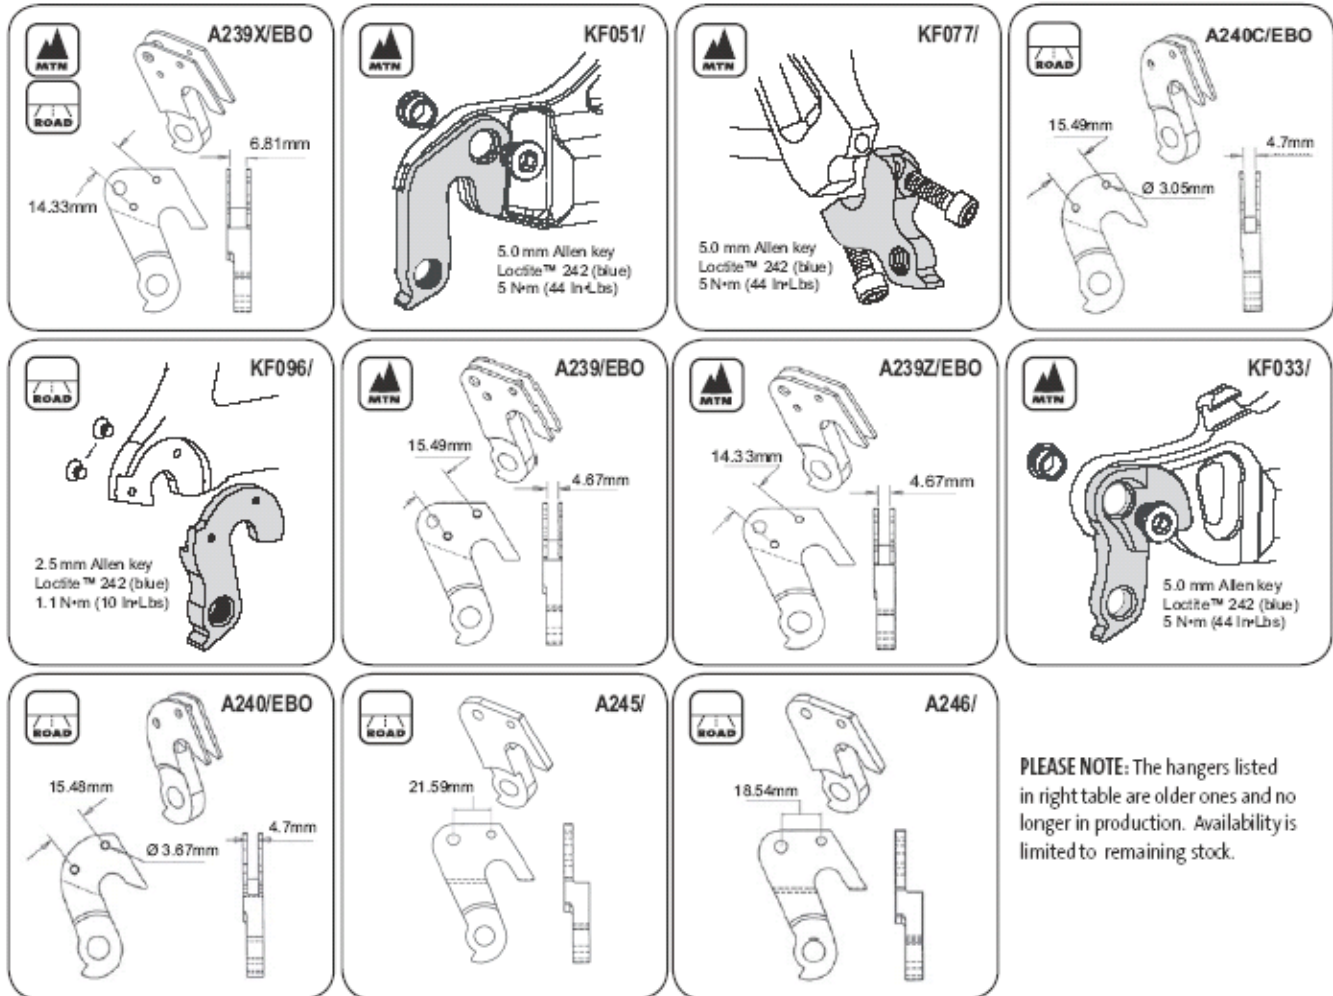

REAR DERAILLEUR HANGER Replacement Kits

PLEASE NOTE: The hangers listed in right table are older ones and no longer in production. Availability is limited to remaining stock.

ORDER KIT #	BIKES
A239X/EBO	CAAD2, CAAD3, CAAD4, CAAD5, OPTIMO, SUPER-V, RAVEN, JEKYLL to 04, TOURING, HYBRID, DAYTRIPPER
KF051/	GEMINI 05 to present, FURIO, VERSO, OPTIMO MTB, SCALPEL '03 to present, PROPHET, PROPHET SL, JEKYLL 05, CHASE RUSH
KF077/	Any 12 Thru Axle: GEMINI, GEMINI DH, PROPHET 4X, MX, JUDGE
A240C/EBO	CAAD2, CAAD3, CAAD4, CAAD5, CAAD6, CAAD7, SIX 13
KF096/	CAAD8, SIX13 TEAM, SIX 13 PRO, SYNAPSE, IRONMAN SLICE,

ORDER KIT #	BIKES
A239/EBO	MTB TWO BOLT PRE '91, MTB FRAMES PRE '91
A239Z/EBO	MTB TWO BOLT NON-STANDARD '91 - MTB FRAMES '91 ONLY
KF033/	MTB-SCALPEL 1ST GEN
A240/EBO	ROAD TWO BOLT PRE '91, ROAD FRAMES PRE '91
A245/	RETRO-FIT CAAD1, CAAD1 AND 4.0 SERIES FRAME
A246/	RETRO-FIT PRE '90, PRE '90 ATB & TOURING