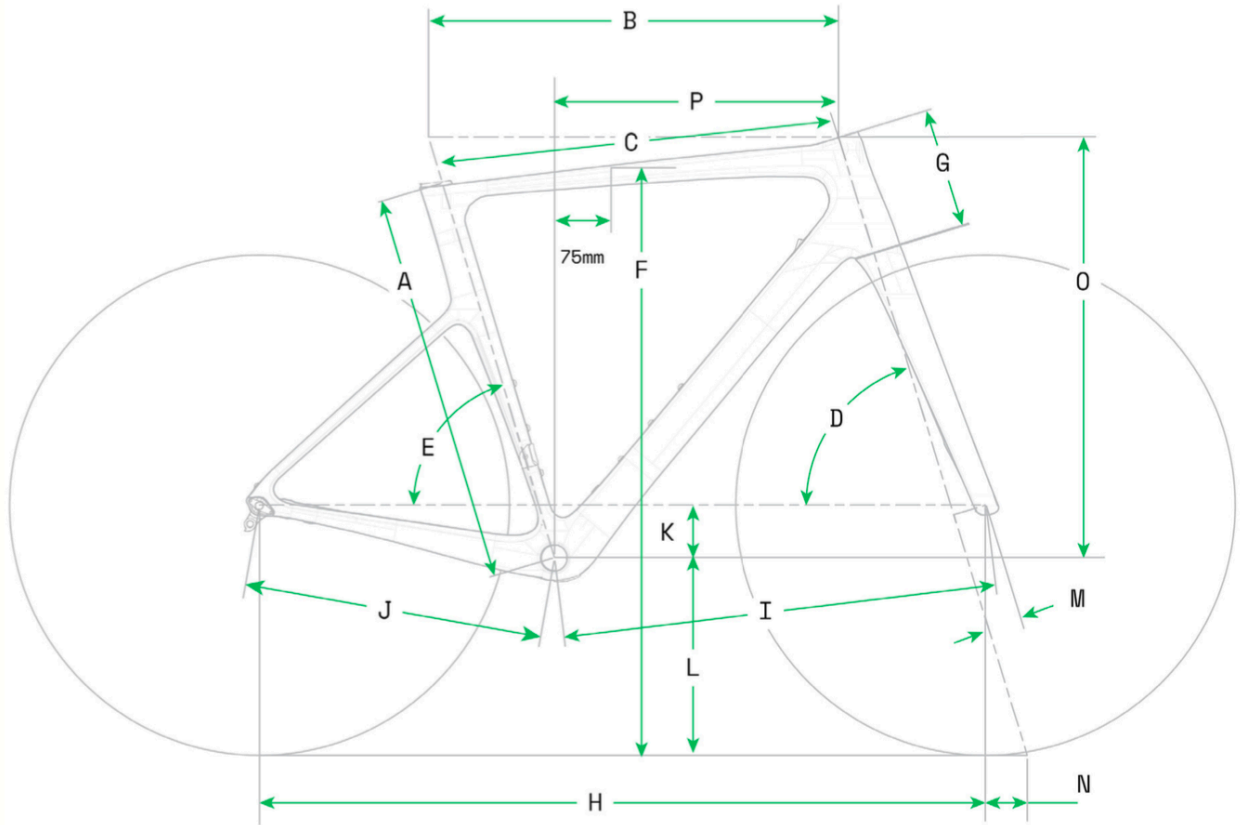

SuperSix EVO

	44	48	51	54	56	58	61
Wheel Size	700c	700c	700c	700c	700c	700c	700c
A Seat Tube Length (cm)	40.0	43.8	47.7	51.5	53.4	56.7	60.0
B Top Tube Horizontal (cm)	51.2	52.0	52.8	54.6	56.2	57.8	60.3
C Top Tube Actual (cm)	46.9	47.9	48.9	50.9	52.3	54.1	56.4
D Head Tube Angle	70.9°	71.2°	71.2°	71.2°	73°	73°	73°
E Seat Tube Angle	74.3°	74.3°	74.3°	73.7°	73.3°	72.9°	72.3°
F Standover (cm)	69.8	72.7	75.6	78.8	80.7	83.6	86.6
G Head Tube Length (cm)	10.0	11.4	13.0	15.4	16.5	18.8	22.0
H Wheelbase (cm)	98.1	98.7	99.6	101.0	99.4	100.7	102.4
I Front Center (cm)	58.2	58.9	59.8	61.1	59.4	60.7	62.4
J Chain Stay Length (cm)	41.0	41.0	41.0	41.0	41.0	41.0	41.0
K Bottom Bracket Drop (cm)	7.4	7.4	7.4	7.2	7.2	6.9	6.9
L Bottom Bracket Height (cm)	26.8	26.8	26.8	27.1	27.1	27.3	27.3
M Fork Rake (cm)	5.5	5.5	5.5	5.5	4.5	4.5	4.5
N Trail (cm)	6.0	5.8	5.8	5.8	5.8	5.8	5.8
O Stack (cm)	50.5	52.0	53.5	55.5	57.5	59.5	62.5
P Reach (cm)	37.0	37.4	37.8	38.4	38.9	39.5	40.3